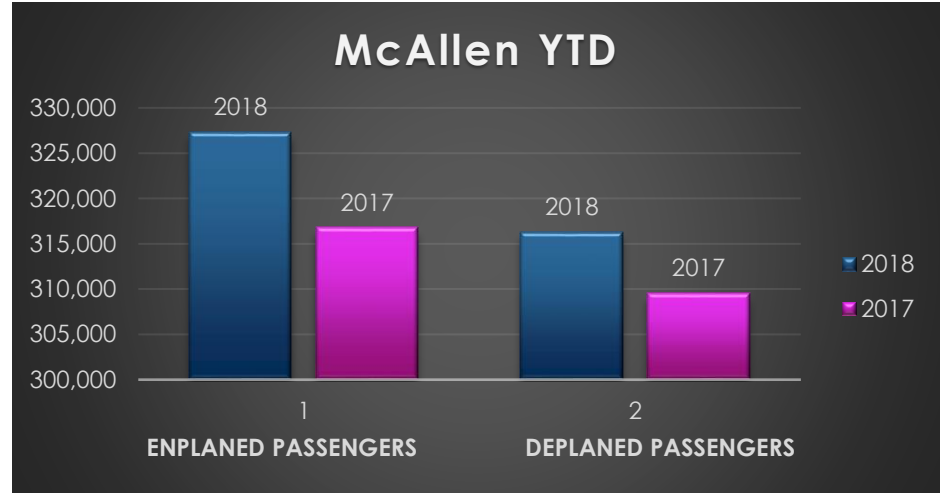

# RGV Airport November Departing and Arriving Passenger Report 2018-2017

	Nov-18 2018 YTD		Nov-17 2017 YTD	
<b>McAllen</b>				
Departures	32,206	327,293	30,915	316,788
Arrivals	31,581	316,286	30,819	309,530
<b>Total for Month</b>	<b>63,787</b>	<b>643,579</b>	<b>61,734</b>	<b>626,318</b>
<b>Harlingen</b>				
Departures	27,288	283,085	25,684	252,453
Arrivals	26,892	275,112	25,713	247,874
<b>Total for Month</b>	<b>54,180</b>	<b>558,197</b>	<b>51,397</b>	<b>500,327</b>
<b>Brownsville</b>				
Departures	8,884	108,242	9,208	103,864
Arrivals	9,417	100,235	8,786	94,263
<b>Total for Month</b>	<b>18,301</b>	<b>208,477</b>	<b>17,994</b>	<b>198,127</b>