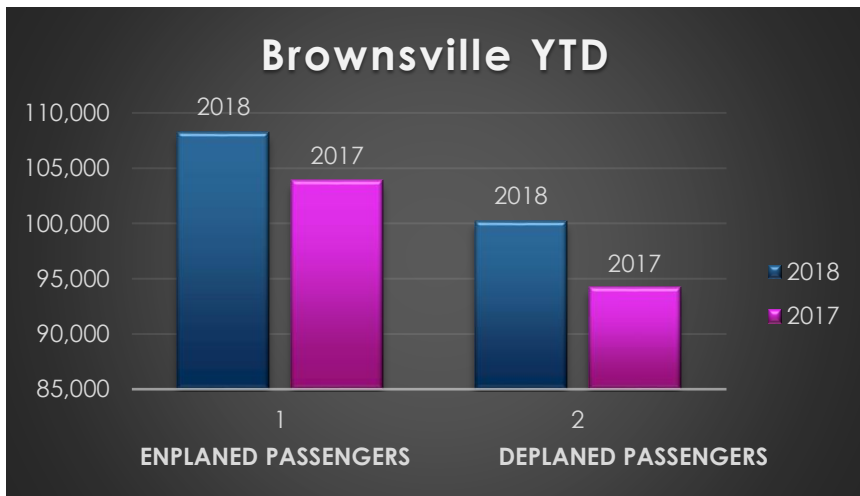

# RGV Airport November Departing and Arriving Passenger Report 2018-2017

	Nov-18 2018 YTD		Nov-17 2017 YTD	
<b>McAllen</b>				
Departures	32,206	327,293	30,915	316,788
Arrivals	31,581	316,286	30,819	309,530
<b>Total for Month</b>	<b>63,787</b>	<b>643,579</b>	<b>61,734</b>	<b>626,318</b>
<b>Harlingen</b>				
Departures	27,288	283,085	25,684	252,453
Arrivals	26,892	275,112	25,713	247,874
<b>Total for Month</b>	<b>54,180</b>	<b>558,197</b>	<b>51,397</b>	<b>500,327</b>
<b>Brownsville</b>				
Departures	8,884	108,242	9,208	103,864
Arrivals	9,417	100,235	8,786	94,263
<b>Total for Month</b>	<b>18,301</b>	<b>208,477</b>	<b>17,994</b>	<b>198,127</b>