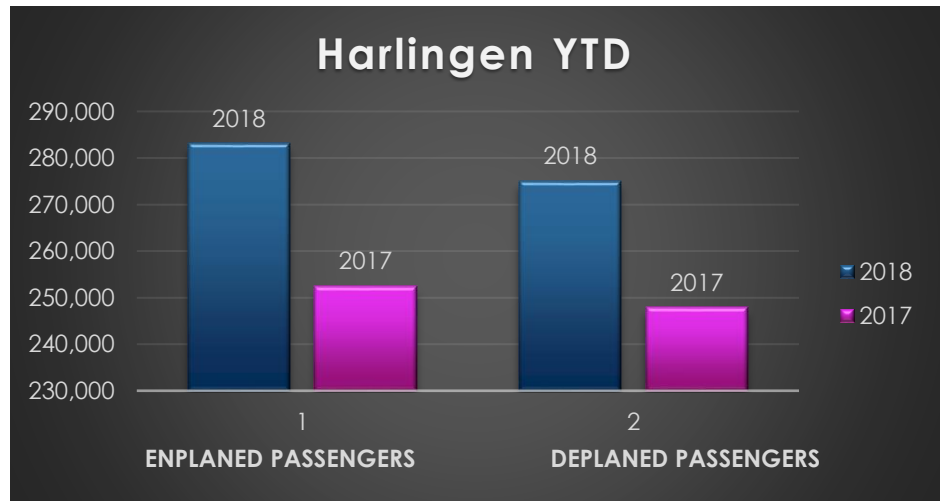

# RGV Airport November Departing and Arriving Passenger Report 2018-2017

	Nov-18 2018 YTD		Nov-17 2017 YTD	
<b>McAllen</b>				
Departures	32,206	327,293	30,915	316,788
Arrivals	31,581	316,286	30,819	309,530
<b>Total for Month</b>	<b>63,787</b>	<b>643,579</b>	<b>61,734</b>	<b>626,318</b>
<b>Harlingen</b>				
Departures	27,288	283,085	25,684	252,453
Arrivals	26,892	275,112	25,713	247,874
<b>Total for Month</b>	<b>54,180</b>	<b>558,197</b>	<b>51,397</b>	<b>500,327</b>
<b>Brownsville</b>				
Departures	8,884	108,242	9,208	103,864
Arrivals	9,417	100,235	8,786	94,263
<b>Total for Month</b>	<b>18,301</b>	<b>208,477</b>	<b>17,994</b>	<b>198,127</b>