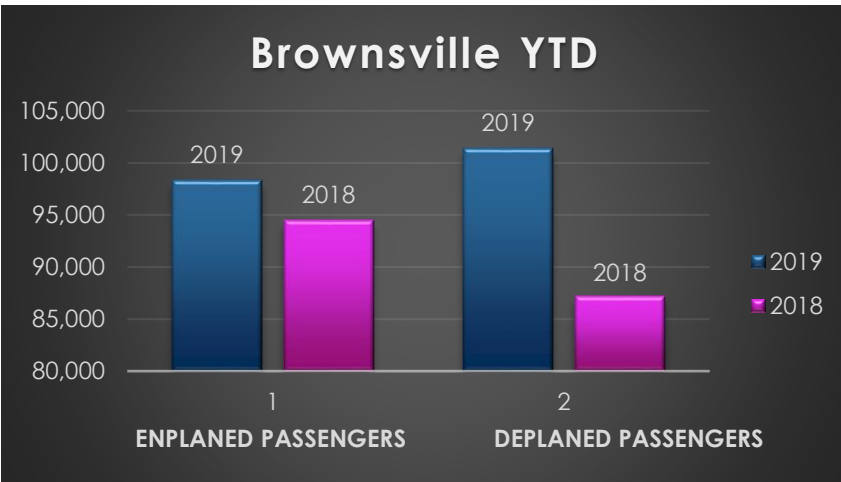

RGV Airport August Departing and Arriving Passengers 2019-2018

Aug-19 2019 YTD Aug-18 2018 YTD

McAllen

Departures	35,981	291,549	29,245	240,254
Arrivals	36,028	262,017	30,814	230,688
Total for Month	72,009	553,566	60,059	470,942

Harlingen

Departures	26,492	241,090	24,954	210,658
Arrivals	27,264	227,090	25,361	204,029
Total for Month	53,756	468,180	50,315	414,687

Brownsville

Departures	10,695	98,324	10,144	94,492
Arrivals	9,435	101,413	12,023	87,208
Total for Month	20,130	199,737	22,167	181,700

Passenger Report